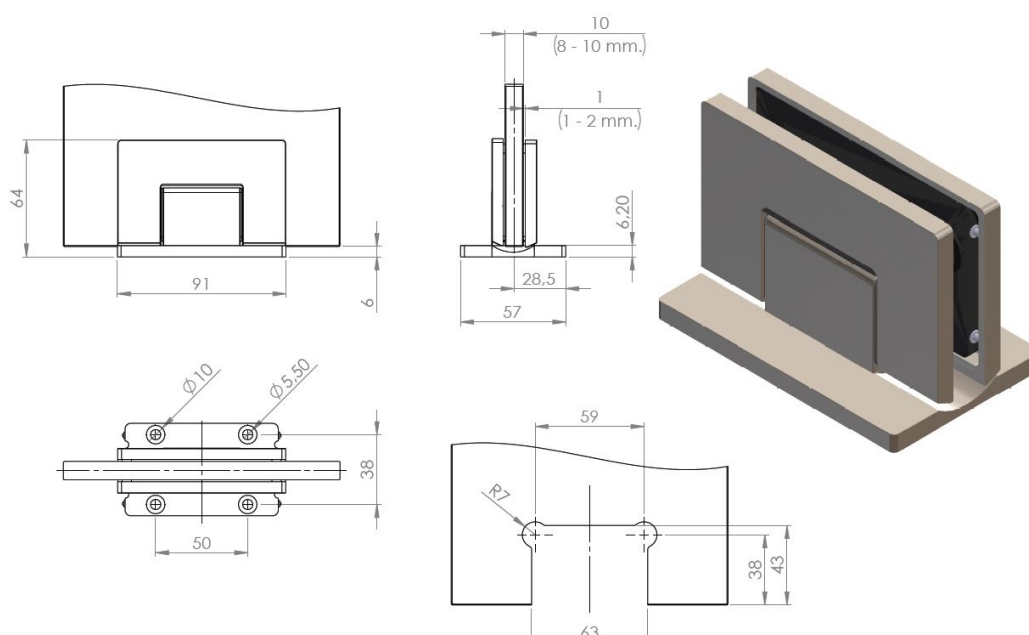

PRODUCT SHEET

Description:

Shower Hinge "Rio", Wall/Glass, CPL, Centre Back Pl, 8-10mm Glass Thickness, W/15 DG Angle Adjustment Function & 25DG, Return Function, Brass Material, Hidden Screws., Black Fiber Gaskets: 2 x 1mm & 2 x 2mm Thickness., Load Capacity Pr. Pair: 45kg

Item number:

15.23.880-0

Units	Box	Carton	HS Code	Barcode
Pcs.	1	20	8302100090	 5704866500500

SISO A/S

Mileparken 11
DK-2740 Skovlunde
Denmark
VAT: 24786013

Phone +45 45 830 900

www.siso.dk
siso@siso.dk

Danske Bank
Nytorv Branch
Copenhagen
SWIFT: DABADKKK

Account no.
4180 3112 112936
IBAN Account
DK7230003112112936